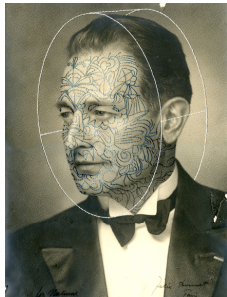

### LIST OF WORKS

The Accident |  
2010 |  
Embroidery and acrylic on found painting |  
30.4cm x 25.3cm |

The Adulterer |  
2011 |  
Altered found painting |  
60cm x 50.5cm |

Boadicea | 2011 |  
Embroidery on found photograph |  
25.2cm x 20.2cm |

Crystal 2 |  
2010 |  
Altered found photograph |  
25.3cm x 19.7cm |

The Daydreamer 1 |  
2011 |  
Altered found photograph |  
25.2cm x 20.3cm |

Face | 2011 |  
Embroidery on found photograph |  
12.6cm x 8cm |

In Yellow | 2011 |  
Embroidery and acrylic on found photograph  
| 24.7cm x 17.6cm |

Little One|  
2011|  
Altered found photograph mounted on board|  
25.3cm x 20.2cm|

Mary | 2011 |  
Embroidery on found photograph |  
39.6cm x 29.7cm |