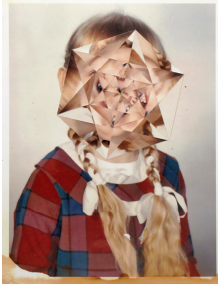

### LIST OF WORKS

The Accident |  
2010 |  
Embroidery and acrylic on found painting |  
30.4cm x 25.3cm |

The Adulterer |  
2011 |  
Altered found painting |  
60cm x 50.5cm |

Boadicea | 2011 |  
Embroidery on found photograph |  
25.2cm x 20.2cm |

Buttercup Girl |  
2011 |  
Found photograph, found plastic object |  
13.2cm x 8.4cm |

Caja | 2011 |  
Embroidery and acrylic on found photograph |  
25.2cm x 20.3cm |

Crystal 1 |  
2009 |  
Altered found photograph |  
25.3cm x 20.3cm |