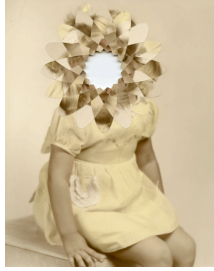

### LIST OF WORKS

The Accident |  
2010 |  
Embroidery and acrylic on found painting |  
30.4cm x 25.3cm |

The Adulterer |  
2011 |  
Altered found painting |  
60cm x 50.5cm |

Boadicea | 2011 |  
Embroidery on found photograph |  
25.2cm x 20.2cm |

Crystal 2 |  
2010 |  
Altered found photograph |  
25.3cm x 19.7cm |

The Daydreamer 1 |  
2011 |  
Altered found photograph |  
25.2cm x 20.3cm |

Face | 2011 |  
Embroidery on found photograph |  
12.6cm x 8cm |

In Yellow | 2011 |  
Embroidery and acrylic on found photograph  
| 24.7cm x 17.6cm |

Little One|  
2011|  
Altered found photograph mounted on board|  
25.3cm x 20.2cm|

Mary | 2011 |  
Embroidery on found photograph |  
39.6cm x 29.7cm |