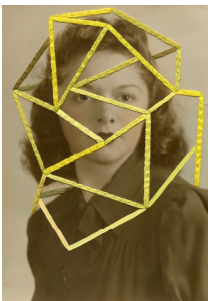

In Yellow | 2011 |
Embroidery and acrylic on found photograph
| 24.7cm x 17.6cm |