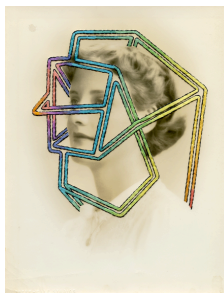

## 'THE FOUL RAG AND BONE SHOP OF THE HEART' - JULIE COCKBURN

### LIST OF WORKS

The Accident |  
2010 |  
Embroidery and acrylic on found painting |  
30.4cm x 25.3cm |

The Adulterer |  
2011 |  
Altered found painting |  
60cm x 50.5cm |

Boadicea | 2011 |  
Embroidery on found photograph |  
25.2cm x 20.2cm |