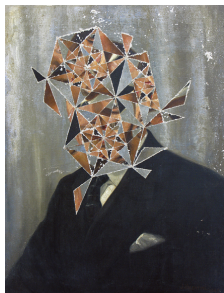

## 'THE FOUL RAG AND BONE SHOP OF THE HEART' - JULIE COCKBURN

### LIST OF WORKS

The Accident |  
2010 |  
Embroidery and acrylic on found painting |  
30.4cm x 25.3cm |

The Adulterer |  
2011 |  
Altered found painting |  
60cm x 50.5cm |

Boadicea | 2011 |  
Embroidery on found photograph |  
25.2cm x 20.2cm |

Buttercup Girl |  
2011 |  
Found photograph, found plastic object |  
13.2cm x 8.4cm |

Caja | 2011 |  
Embroidery and acrylic on found photograph |  
25.2cm x 20.3cm |

Crystal 1 |  
2009 |  
Altered found photograph |  
25.3cm x 20.3cm |