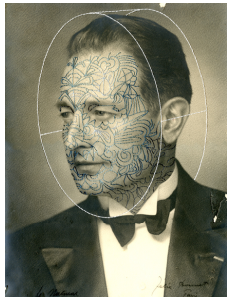

### LIST OF WORKS

The Accident |  
2010 |  
Embroidery and acrylic on found painting |  
30.4cm x 25.3cm |  
£1350

The Adulterer |  
2011 |  
Altered found painting |  
60cm x 50.5cm |  
£2500

Boadicea |  
2011 |  
Embroidery on found photograph |  
25.2cm x 20.2cm |  
£1350

Crystal 2 |  
2010 |  
Altered found photograph |  
25.3cm x 19.7cm |  
£1100

The Daydreamer 1 |  
2011 |  
Altered found photograph |  
25.2cm x 20.3cm |  
£1100

Face | 2011 |  
Embroidery on found photograph |  
12.6cm x 8cm |  
£500

In Yellow | 2011 |  
Embroidery and acrylic on found photograph |  
24.7cm x 17.6cm |  
£1350

Little One | 2011 |  
Altered found photograph |  
25.3cm x 20.2cm |  
£1100

Mary | 2011 |  
Embroidery on found photograph |  
39.6cm x 29.7cm |  
£1500