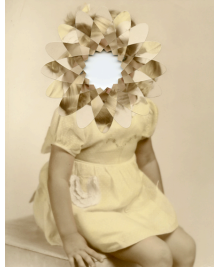

### LIST OF WORKS

The Accident |  
2010 |  
Embroidery and acrylic on found painting |  
30.4cm x 25.3cm |  
£1350

The Adulterer |  
2011 |  
Altered found painting |  
60cm x 50.5cm |  
£2500

Boadicea |  
2011 |  
Embroidery on found photograph |  
25.2cm x 20.2cm |  
£1350

Crystal 2 |  
2010 |  
Altered found photograph |  
25.3cm x 19.7cm |  
£1100

The Daydreamer 1 |  
2011 |  
Altered found photograph |  
25.2cm x 20.3cm |  
£1100

Face | 2011 |  
Embroidery on found photograph |  
12.6cm x 8cm |  
£500

In Yellow | 2011 |  
Embroidery and acrylic on found photograph |  
24.7cm x 17.6cm |  
£1350

Little One | 2011 |  
Altered found photograph |  
25.3cm x 20.2cm |  
£1100

Mary | 2011 |  
Embroidery on found photograph |  
39.6cm x 29.7cm |  
£1500