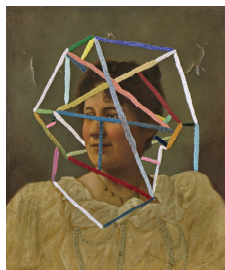

## 'THE FOUL RAG AND BONE SHOP OF THE HEART' - JULIE COCKBURN

### LIST OF WORKS

The Accident |  
2010 |  
Embroidery and acrylic on found painting |  
30.4cm x 25.3cm |  
£1350

The Adulterer |  
2011 |  
Altered found painting |  
60cm x 50.5cm |  
£2500

Boadicea |  
2011 |  
Embroidery on found photograph |  
25.2cm x 20.2cm |  
£1350