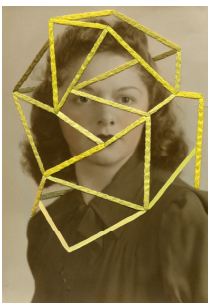

### LIST OF WORKS

The Accident |  
2010 |  
Embroidery and acrylic on found painting |  
30.4cm x 25.3cm |  
£1350

The Adulterer |  
2011 |  
Altered found painting |  
60cm x 50.5cm |  
£2500

Boadicea |  
2011 |  
Embroidery on found photograph |  
25.2cm x 20.2cm |  
£1350

Buttercup Girl |  
2011 |  
Found photograph, found plastic object |  
13.2cm x 8.4cm |  
£500

Caja |  
2011 |  
Embroidery and acrylic on found photograph |  
25.2cm x 20.3cm |  
£1350

Crystal 1 |  
2009 |  
Altered found photograph |  
25.3cm x 20.3cm |  
£1100

Crystal 2 |  
2010 |  
Altered found photograph |  
25.3cm x 19.7cm |  
£1100

The Daydreamer 1 |  
2011 |  
Altered found photograph |  
25.2cm x 20.3cm |  
£1100

Face | 2011 |  
Embroidery on found photograph |  
12.6cm x 8cm |  
£500