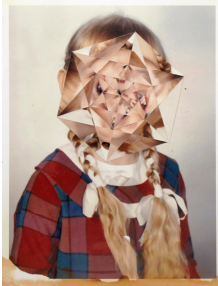

### LIST OF WORKS

The Accident |  
2010 |  
Embroidery and acrylic on found painting |  
30.4cm x 25.3cm |  
£1350

The Adulterer |  
2011 |  
Altered found painting |  
60cm x 50.5cm |  
£2500

Boadicea |  
2011 |  
Embroidery on found photograph |  
25.2cm x 20.2cm |  
£1350

Buttercup Girl |  
2011 |  
Found photograph, found plastic object |  
13.2cm x 8.4cm |  
£500

Caja |  
2011 |  
Embroidery and acrylic on found photograph |  
25.2cm x 20.3cm |  
£1350

Crystal 1 |  
2009 |  
Altered found photograph |  
25.3cm x 20.3cm |  
£1100

Crystal 2 |  
2010 |  
Altered found photograph |  
25.3cm x 19.7cm |  
£1100

The Daydreamer 1 |  
2011 |  
Altered found photograph |  
25.2cm x 20.3cm |  
£1100

Face | 2011 |  
Embroidery on found photograph |  
12.6cm x 8cm |  
£500