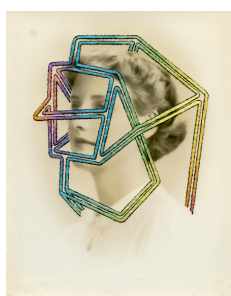

## 'THE FOUL RAG AND BONE SHOP OF THE HEART' - JULIE COCKBURN

### LIST OF WORKS

The Accident |  
2010 |  
Embroidery and acrylic on found painting |  
30.4cm x 25.3cm |  
£1350

The Adulterer |  
2011 |  
Altered found painting |  
60cm x 50.5cm |  
£2500

Boadicea |  
2011 |  
Embroidery on found photograph |  
25.2cm x 20.2cm |  
£1350