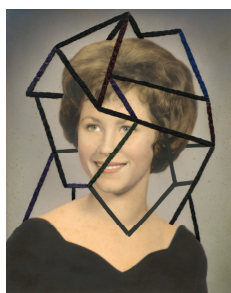

## 'THE FOUL RAG AND BONE SHOP OF THE HEART' - JULIE COCKBURN

### LIST OF WORKS

The Accident |  
2010 |  
Embroidery and acrylic on found painting |  
30.4cm x 25.3cm |  
£1350

The Adulterer |  
2011 |  
Altered found painting |  
60cm x 50.5cm |  
£2500

Boadicea |  
2011 |  
Embroidery on found photograph |  
25.2cm x 20.2cm |  
£1350

Buttercup Girl |  
2011 |  
Found photograph, found plastic object |  
13.2cm x 8.4cm |  
£500

Caja |  
2011 |  
Embroidery and acrylic on found photograph |  
25.2cm x 20.3cm |  
£1350

Crystal 1 |  
2009 |  
Altered found photograph |  
25.3cm x 20.3cm |  
£1100